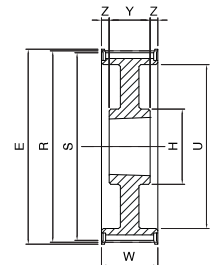

Dimensions des poulies dentées, pas en pouces - moyeu amovible SER-SIT®

PBD ... XH400

XH

Code	Nb de dents	Type	Moyeu amovible SER-SIT®	E [mm]	R [mm]	S [mm]	U [mm]	H [mm]	W [mm]	Y [mm]	Z [mm]	Flasque	Matière
PBD18XH400	18	4	2517	134,0	127,34	124,55	95,0	-	119,0	45,0	74,0	avec flasque	fonte
PBD19XH400	19	4	2517	142,0	134,41	131,62	95,0	-	119,0	45,0	74,0		
PBD20XH400	20	4	2517	150,0	141,49	138,70	101,0	-	119,0	45,0	74,0		
PBD21XH400	21	4	2517	158,0	148,56	145,77	115,0	-	119,0	45,0	74,0		
PBD22XH400	22	4	2517	166,0	155,64	152,85	115,0	-	119,0	45,0	74,0		
PBD24XH400	24	4	3020	177,0	169,79	167,00	129,0	-	119,0	51,0	68,0		
PBD25XH400	25	4	3020	186,0	176,86	174,07	143,0	-	119,0	51,0	68,0		
PBD26XH400	26	4	3020	191,0	183,94	181,15	143,0	-	119,0	51,0	68,0		
PBD27XH400	27	4	3020	200,0	191,01	188,22	157,0	-	119,0	51,0	68,0		
PBD28XH400	28	4	3020	209,0	198,08	195,29	157,0	-	119,0	51,0	68,0		
PBD30XH400	30	10	3020	216,0	212,23	209,44	172,0	146,0	119,0	51,0	68,0		
PBD32XH400	32	10	3020	232,0	226,38	223,59	186,0	146,0	119,0	51,0	68,0		
PBD34XH400	34	10	3020	261,0	240,53	237,74	200,0	146,0	119,0	51,0	68,0		
PBD38XH400	38	10	3020	274,0	268,83	266,03	228,0	146,0	119,0	51,0	68,0		
PBD40XH400	40	8	3535	288,0	282,98	280,19	242,0	178,0	119,0	89,0	15,0		
PBD46XH400	46	8A	3535	-	325,42	322,63	285,0	178,0	119,0	89,0	15,0		
PBD48XH400	48	8A	3535	-	339,57	336,78	299,0	178,0	119,0	89,0	15,0		
PBD58XH400	58	8B	3535	-	410,32	407,52	370,0	178,0	119,0	89,0	15,0		
PBD60XH400	60	8B	4040	-	424,47	421,68	384,0	215,0	119,0	102,0	8,5		
PBD70XH400	70	8B	4040	-	495,21	492,42	455,0	215,0	119,0	102,0	8,5		
PBD72XH400	72	8B	4040	-	509,36	506,57	469,0	215,0	119,0	102,0	8,5		
PBD78XH400	78	8B	4040	-	551,80	549,01	511,0	215,0	119,0	102,0	8,5		
PBD80XH400	80	8B	4040	-	565,95	563,16	525,0	215,0	119,0	102,0	8,5		
PBD82XH400	82	8B	4040	-	580,10	577,31	539,0	215,0	119,0	102,0	8,5		
PBD84XH400	84	8B	4040	-	594,25	591,46	554,0	215,0	119,0	102,0	8,5		

4

8

8A

8B

10