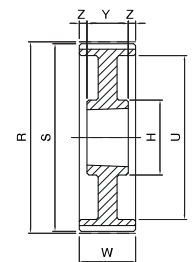

Dimensions des poulies dentées, pas en pouces - moyeu amovible SER-SIT®

PBD ... XH400

XH

Code	Nb de dents	Type	Moyeu amovible SER-SIT®	E [mm]	R [mm]	S [mm]	U [mm]	H [mm]	W [mm]	Y [mm]	Z [mm]	Flasque	Matière
PBD18XH400	18	4	2517	134,0	127,34	124,55	95,0	-	119,0	45,0	74,0	avec flasque	fonte
PBD19XH400	19	4	2517	142,0	134,41	131,62	95,0	-	119,0	45,0	74,0		
PBD20XH400	20	4	2517	150,0	141,49	138,70	101,0	-	119,0	45,0	74,0		
PBD21XH400	21	4	2517	158,0	148,56	145,77	115,0	-	119,0	45,0	74,0		
PBD22XH400	22	4	2517	166,0	155,64	152,85	115,0	-	119,0	45,0	74,0		
PBD24XH400	24	4	3020	177,0	169,79	167,00	129,0	-	119,0	51,0	68,0		
PBD25XH400	25	4	3020	186,0	176,86	174,07	143,0	-	119,0	51,0	68,0		
PBD26XH400	26	4	3020	191,0	183,94	181,15	143,0	-	119,0	51,0	68,0		
PBD27XH400	27	4	3020	200,0	191,01	188,22	157,0	-	119,0	51,0	68,0		
PBD28XH400	28	4	3020	209,0	198,08	195,29	157,0	-	119,0	51,0	68,0		
PBD30XH400	30	10	3020	216,0	212,23	209,44	172,0	146,0	119,0	51,0	68,0		
PBD32XH400	32	10	3020	232,0	226,38	223,59	186,0	146,0	119,0	51,0	68,0		
PBD34XH400	34	10	3020	261,0	240,53	237,74	200,0	146,0	119,0	51,0	68,0		
PBD38XH400	38	10	3020	274,0	268,83	266,03	228,0	146,0	119,0	51,0	68,0		
PBD40XH400	40	8	3535	288,0	282,98	280,19	242,0	178,0	119,0	89,0	15,0		
PBD46XH400	46	8A	3535	-	325,42	322,63	285,0	178,0	119,0	89,0	15,0		
PBD48XH400	48	8A	3535	-	339,57	336,78	299,0	178,0	119,0	89,0	15,0		
PBD58XH400	58	8B	3535	-	410,32	407,52	370,0	178,0	119,0	89,0	15,0		
PBD60XH400	60	8B	4040	-	424,47	421,68	384,0	215,0	119,0	102,0	8,5		
PBD70XH400	70	8B	4040	-	495,21	492,42	455,0	215,0	119,0	102,0	8,5		
PBD72XH400	72	8B	4040	-	509,36	506,57	469,0	215,0	119,0	102,0	8,5		
PBD78XH400	78	8B	4040	-	551,80	549,01	511,0	215,0	119,0	102,0	8,5		
PBD80XH400	80	8B	4040	-	565,95	563,16	525,0	215,0	119,0	102,0	8,5		
PBD82XH400	82	8B	4040	-	580,10	577,31	539,0	215,0	119,0	102,0	8,5		
PBD84XH400	84	8B	4040	-	594,25	591,46	554,0	215,0	119,0	102,0	8,5		

4

8

8A

8B

10