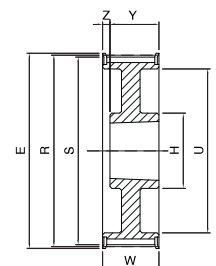

Dimensions des poulies dentées, pas en pouces - moyeu amovible SER-SIT®

PBD ... XH400

XH

Code	Nb de dents	Type	Moyeu amovible SER-SIT®	E [mm]	R [mm]	S [mm]	U [mm]	H [mm]	W [mm]	Y [mm]	Z [mm]	Flasque	Matière
PBD18XH400	18	4	2517	134,0	127,34	124,55	95,0	-	119,0	45,0	74,0	avec flasque	fonte
PBD19XH400	19	4	2517	142,0	134,41	131,62	95,0	-	119,0	45,0	74,0		
PBD20XH400	20	4	2517	150,0	141,49	138,70	101,0	-	119,0	45,0	74,0		
PBD21XH400	21	4	2517	158,0	148,56	145,77	115,0	-	119,0	45,0	74,0		
PBD22XH400	22	4	2517	166,0	155,64	152,85	115,0	-	119,0	45,0	74,0		
PBD24XH400	24	4	3020	177,0	169,79	167,00	129,0	-	119,0	51,0	68,0		
PBD25XH400	25	4	3020	186,0	176,86	174,07	143,0	-	119,0	51,0	68,0		
PBD26XH400	26	4	3020	191,0	183,94	181,15	143,0	-	119,0	51,0	68,0		
PBD27XH400	27	4	3020	200,0	191,01	188,22	157,0	-	119,0	51,0	68,0		
PBD28XH400	28	4	3020	209,0	198,08	195,29	157,0	-	119,0	51,0	68,0		
PBD30XH400	30	10	3020	216,0	212,23	209,44	172,0	146,0	119,0	51,0	68,0		
PBD32XH400	32	10	3020	232,0	226,38	223,59	186,0	146,0	119,0	51,0	68,0		
PBD34XH400	34	10	3020	261,0	240,53	237,74	200,0	146,0	119,0	51,0	68,0		
PBD38XH400	38	10	3020	274,0	268,83	266,03	228,0	146,0	119,0	51,0	68,0		
PBD40XH400	40	8	3535	288,0	282,98	280,19	242,0	178,0	119,0	89,0	15,0		
PBD46XH400	46	8A	3535	-	325,42	322,63	285,0	178,0	119,0	89,0	15,0		
PBD48XH400	48	8A	3535	-	339,57	336,78	299,0	178,0	119,0	89,0	15,0		
PBD58XH400	58	8B	3535	-	410,32	407,52	370,0	178,0	119,0	89,0	15,0		
PBD60XH400	60	8B	4040	-	424,47	421,68	384,0	215,0	119,0	102,0	8,5		
PBD70XH400	70	8B	4040	-	495,21	492,42	455,0	215,0	119,0	102,0	8,5		
PBD72XH400	72	8B	4040	-	509,36	506,57	469,0	215,0	119,0	102,0	8,5		
PBD78XH400	78	8B	4040	-	551,80	549,01	511,0	215,0	119,0	102,0	8,5		
PBD80XH400	80	8B	4040	-	565,95	563,16	525,0	215,0	119,0	102,0	8,5		
PBD82XH400	82	8B	4040	-	580,10	577,31	539,0	215,0	119,0	102,0	8,5		
PBD84XH400	84	8B	4040	-	594,25	591,46	554,0	215,0	119,0	102,0	8,5		

4

8

8A

8B

10