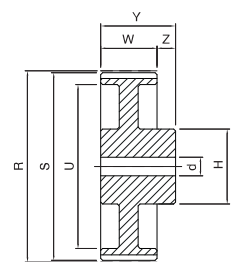

Dimensions des poulies dentées, pas en pouces - moyeu plein

PD ... XH 200

XH