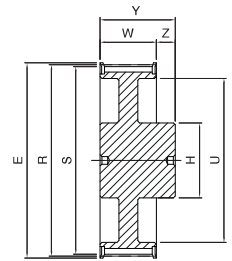

Dimensions des poulies dentées, pas en pouces - moyeu plein

PD ... XH 200

XH