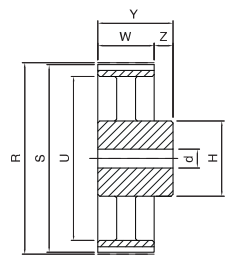

Dimensions des poulies dentées, pas en pouces - moyeu plein

PD ... XH 200

XH