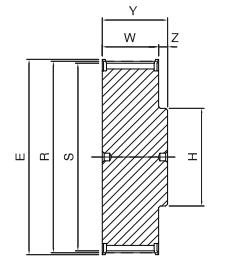

## XH

Code	Nb de dents	Type	E [mm]	R [mm]	S [mm]	U [mm]	H [mm]	d [mm]	W [mm]	Y [mm]	Z [mm]	Flasque	Matière
PD18XH200	18	1	134,0	127,34	124,55	-	100,0	-	65,0	80,0	15,0	avec flasque	fonte
PD19XH200	19	1	142,0	134,41	131,62	-	107,0	-	65,0	80,0	15,0		
PD20XH200	20	1	150,0	141,49	138,70	-	114,0	-	65,0	80,0	15,0		
PD21XH200	21	1	158,0	148,56	145,77	-	122,0	-	65,0	80,0	15,0		
PD22XH200	22	1	166,0	155,64	152,85	-	128,0	-	65,0	80,0	15,0		
PD24XH200	24	1	177,0	169,79	167,00	-	141,0	-	65,0	80,0	15,0		
PD25XH200	25	3	186,0	176,86	174,07	-	90,0	-	65,0	80,0	15,0		
PD26XH200	26	3	191,0	183,94	181,15	-	90,0	-	65,0	80,0	15,0		
PD27XH200	27	1	200,0	191,01	188,22	-	158,0	-	65,0	80,0	15,0		
PD28XH200	28	1	209,0	198,08	195,29	-	169,0	-	65,0	80,0	15,0		
PD30XH200	30	3	216,0	212,23	209,44	170,0	100,0	-	65,0	80,0	15,0		
PD32XH200	32	3	232,0	226,38	223,59	184,0	110,0	-	65,0	80,0	15,0		
PD34XH200	34	3	261,0	240,53	237,74	198,0	110,0	-	65,0	80,0	15,0		
PD38XH200	38	3	274,0	268,83	266,03	227,0	110,0	-	65,0	80,0	15,0		
PD40XH200	40	3	288,0	282,98	280,19	241,0	120,0	-	65,0	100,0	35,0		
PD46XH200	46	5B	-	325,42	322,63	283,0	120,0	19,0	65,0	100,0	35,0		
PD48XH200	48	5A	-	339,57	336,78	297,0	120,0	19,0	65,0	100,0	35,0		
PD58XH200	58	5A	-	410,32	407,52	368,0	120,0	19,0	65,0	100,0	35,0		
PD60XH200	60	5A	-	424,47	421,68	382,0	130,0	19,0	65,0	100,0	35,0		
PD70XH200	70	5B	-	495,21	492,42	453,0	130,0	19,0	65,0	100,0	35,0		
PD72XH200	72	5B	-	509,36	506,57	467,0	140,0	19,0	65,0	100,0	35,0		
PD78XH200	78	5B	-	551,80	549,01	510,0	140,0	19,0	65,0	100,0	35,0		
PD80XH200	80	5B	-	565,95	563,16	524,0	140,0	19,0	65,0	100,0	35,0		
PD82XH200	82	5B	-	580,10	577,31	538,0	140,0	19,0	65,0	100,0	35,0		
PD84XH200	84	5B	-	594,25	591,46	552,0	150,0	19,0	65,0	100,0	35,0		
PD94XH200	94	5B	-	664,99	662,20	623,0	150,0	19,0	65,0	100,0	35,0		
PD96XH200	96	5B	-	679,14	676,35	637,0	160,0	19,0	65,0	100,0	35,0		
PD118XH200	118	5B	-	834,78	831,99	792,0	160,0	19,0	65,0	100,0	35,0		
PD120XH200	120	5B	-	848,93	846,14	806,0	170,0	19,0	65,0	100,0	35,0		