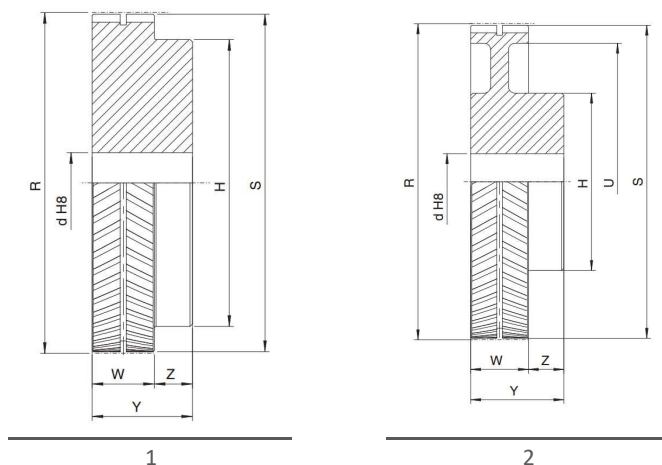

10M/32

Artikel	Zähne	Typ	R	S	U	H	d	W	Y	Z	-	Material
PE10M50-15S-MPB	15	1	47.75	45.75	-	35	12.7	51	61	10	23	Aluminium
PE10M50-16S-MPB	16	1	50.93	48.93	-	38	12.7	51	61	10	25	Aluminium
PE10M50-18S-MPB	18	1	57.30	55.30	-	44	12.7	51	61	10	30	Aluminium
PE10M50-19S-MPB	19	1	60.48	58.48	-	47	12.7	51	61	10	32	Aluminium
PE10M50-20S-MPB	20	1	63.66	61.66	-	51	12.7	51	61	10	34	Aluminium
PE10M50-22S-MPB	22	1	70.03	68.03	-	57	12.7	51	61	10	38	Aluminium
PE10M50-24S-MPB	24	1	76.39	74.39	-	63	12.7	51	61	10	42	Aluminium
PE10M50-25S-MPB	25	1	79.58	77.58	-	67	12.7	51	61	10	44	Aluminium
PE10M50-26S-MPB	26	1	82.76	80.76	-	70	12.7	51	61	10	47	Aluminium
PE10M50-27S-MPB	27	1	85.94	83.94	-	73	12.7	51	61	10	49	Aluminium
PE10M50-28S-MPB	28	1	89.13	87.13	-	76	12.7	51	61	10	51	Aluminium
PE10M50-30S-MPB	30	1	95.49	93.49	-	82	12.7	51	61	10	55	Aluminium
PE10M50-32S-MPB	32	1	101.86	99.86	-	89	12.7	51	61	10	59	Aluminium
PE10M50-36S-MPB	36	1	114.59	112.59	-	102	12.7	51	61	10	68	Aluminium
PE10M50-40S-MPB	40	1	127.32	125.32	-	114	12.7	51	61	10	76	Aluminium
PE10M50-44S-MPB	44	1	140.06	138.06	-	127	12.7	51	61	10	85	Aluminium
PE10M50-48S-MPB	48	1	152.79	150.79	-	140	12.7	51	61	10	93	Aluminium
PE10M50-60S-MPB	60	2	190.99	188.99	161	178	25.4	51	61	10	105	Aluminium